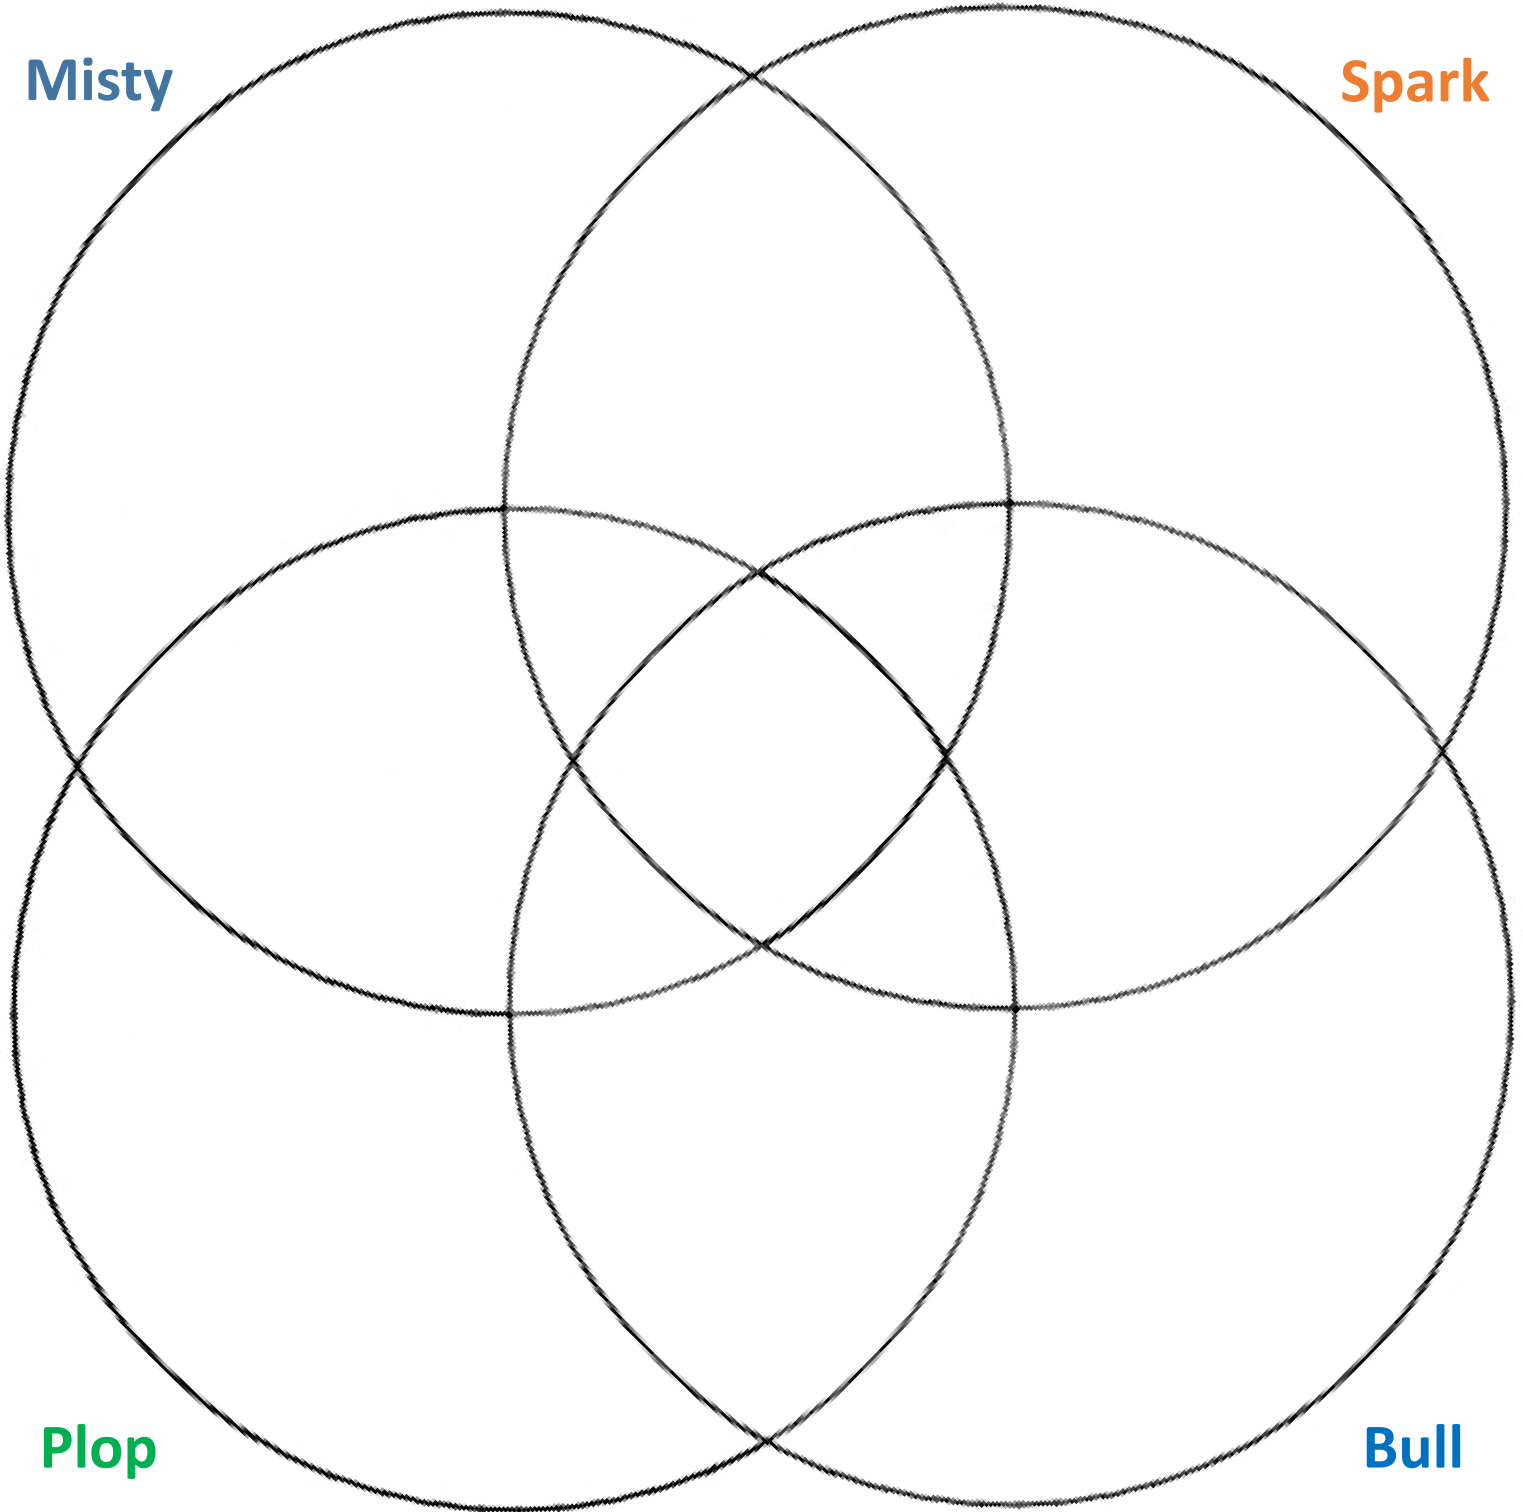

USING THE VENN DIAGRAM, COMPARE AND CONTRAST THE FOUR MAIN CHARACTERS

Misty

Spark

Plop

Bull